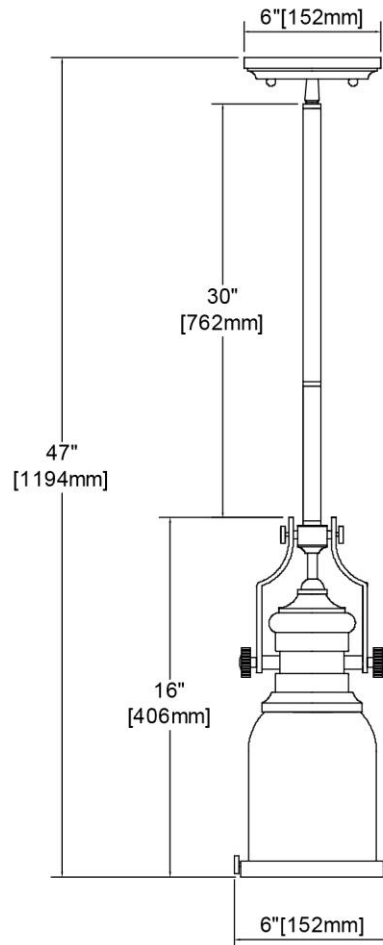

ITEM #:	67203-1
UPC	748119135380
Description	Chadwick 1-Light Mini Pendant in Black Nickel with Seedy Glass
Finish	Black Nickel
Materials	Glass, Steel
Brand	ELK Lighting
Collection	Chadwick
Category	Indoor Lighting
Type	Mini Pendant

ITEM DIMENSIONS				RATINGS & SPECIFICATIONS				
Width	6 inches			Safety Rating	UL		Certification	Dry locations
Depth	6 inches			ADA Compliant	N/A		Voltage	120
Height	17 inches			BULBS / SOCKETS				
Weight	6 pounds			Quantity	1	Wattage	100 watts	
ADDITIONAL DIMENSIONS				Included	No	Type	A19 (E26 Medium Base)	
Backplate / Canopy	6 diameter			Other	N/A			
HCWO	N/A			CHAIN / CORD INFORMATION				
Min. Extension	N/A			Chain	N/A	Cord	84 inches - Black	
Max. Extension	N/A			SHADE / GLASS DETAILS				
OVERALL HEIGHT				Shade/Glass Description	Seedy glass			
Min.	23 inches	Max.	47 inches					
EXTENSION ROD(S)				Width	6 inches		Height	8 inches
Rods: 1-6, 2-12				Width at Top	N/A		Width at Bottom	N/A