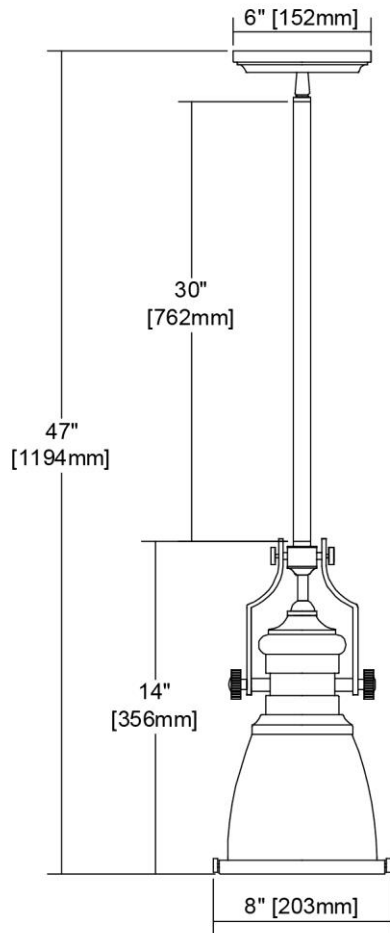


	ITEM #:	67231-1
	UPC	748119135441
	Description	Chadwick 1-Light Mini Pendant in Weathered Zinc with Metal and Frosted Glass
	Finish	Weathered Zinc, Polished Nickel
	Materials	Glass, Steel
	Brand	ELK Lighting
	Collection	Chadwick
	Category	Indoor Lighting
	Type	Mini Pendant

ITEM DIMENSIONS				RATINGS & SPECIFICATIONS				
Width	8 inches			Safety Rating	UL		Certification	Dry locations
Depth	8 inches			ADA Compliant	N/A		Voltage	120
Height	14 inches			BULBS / SOCKETS				
Weight	5 pounds			Quantity	1	Wattage	100 watts	
ADDITIONAL DIMENSIONS				Included	No		Type	A19 (E26 Medium Base)
Backplate / Canopy	6 diameter			Other	N/A			
HCWO	N/A			CHAIN / CORD INFORMATION				
Min. Extension	N/A			Chain	N/A		Cord	84 inches - Black
Max. Extension	N/A			SHADE / GLASS DETAILS				
OVERALL HEIGHT				Shade/Glass Description	Metal with frosted glass			
Min.	22 inches	Max.	47 inches					
EXTENSION ROD(S)				Width	8 inches		Height	6 inches
Rods: 1-6, 2-12				Width at Top	N/A		Width at Bottom	N/A