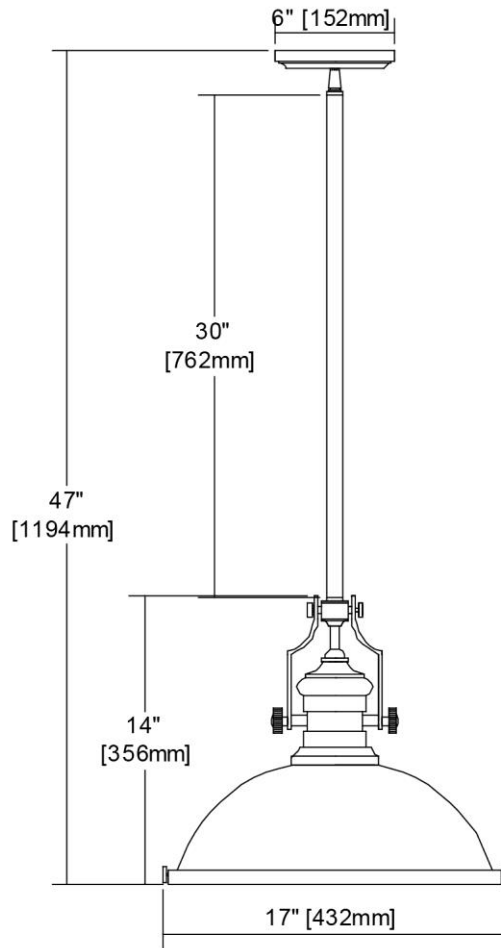


	ITEM #:	67236-1
	UPC	748119135465
	Description	Chadwick 1-Light Pendant in Weathered Zinc with Metal and Frosted Glass
	Finish	Weathered Zinc, Polished Nickel
	Materials	Glass, Steel
	Brand	ELK Lighting
	Collection	Chadwick
	Category	Indoor Lighting
	Type	Pendant

ITEM DIMENSIONS				RATINGS & SPECIFICATIONS				
Width	17 inches			Safety Rating	UL		Certification	Dry locations
Depth	17 inches			ADA Compliant	N/A		Voltage	120
Height	14 inches			BULBS / SOCKETS				
Weight	9 pounds			Quantity	1	Wattage	100 watts	
ADDITIONAL DIMENSIONS				Included	No		Type	A19 (E26 Medium Base)
Backplate / Canopy	6 diameter			Other	N/A			
HCWO	N/A			CHAIN / CORD INFORMATION				
Min. Extension	N/A			Chain	N/A		Cord	84 inches - Black
Max. Extension	N/A			SHADE / GLASS DETAILS				
OVERALL HEIGHT				Shade/Glass Description	Metal with frosted glass			
Min.	23 inches		Max.	47 inches				
EXTENSION ROD(S)				Width	17 inches		Height	6 inches
Rods: 1-6, 2-12				Width at Top	N/A		Width at Bottom	N/A