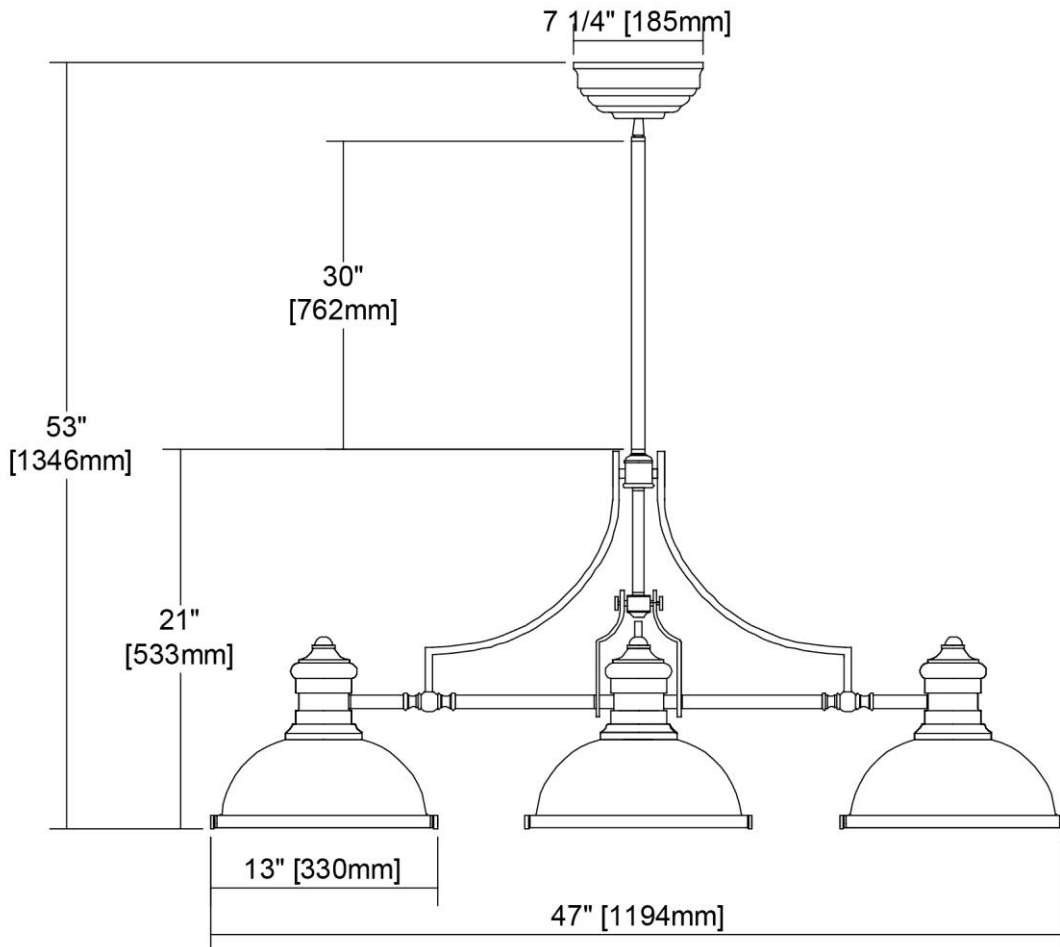

ITEM #:	67237-3
UPC	748119135472
Description	Chadwick 3-Light Island Light in Weathered Zinc with Metal and Frosted Glass
Finish	Weathered Zinc, Polished Nickel
Materials	Glass, Steel
Brand	ELK Lighting
Collection	Chadwick
Category	Indoor Lighting
Type	Island Light

ITEM DIMENSIONS				RATINGS & SPECIFICATIONS				
Width	47 inches			Safety Rating	UL		Certification	Dry locations
Depth	13 inches			ADA Compliant	N/A		Voltage	120
Height	21 inches			BULBS / SOCKETS				
Weight	15 pounds			Quantity	3		Wattage	100 watts
ADDITIONAL DIMENSIONS				Included	No		Type	A19 (E26 Medium Base)
Backplate / Canopy	8 diameter			Other	N/A			
HCWO	N/A			CHAIN / CORD INFORMATION				
Min. Extension	N/A			Chain	N/A		Cord	84 inches - Black
Max. Extension	N/A			SHADE / GLASS DETAILS				
OVERALL HEIGHT				Shade/Glass Description	Metal with frosted glass			
Min.	32 inches		Max.	53 inches				
EXTENSION ROD(S)				Width	13 inches		Height	5 inches
Rods: 1-6, 2-12				Width at Top	N/A		Width at Bottom	N/A