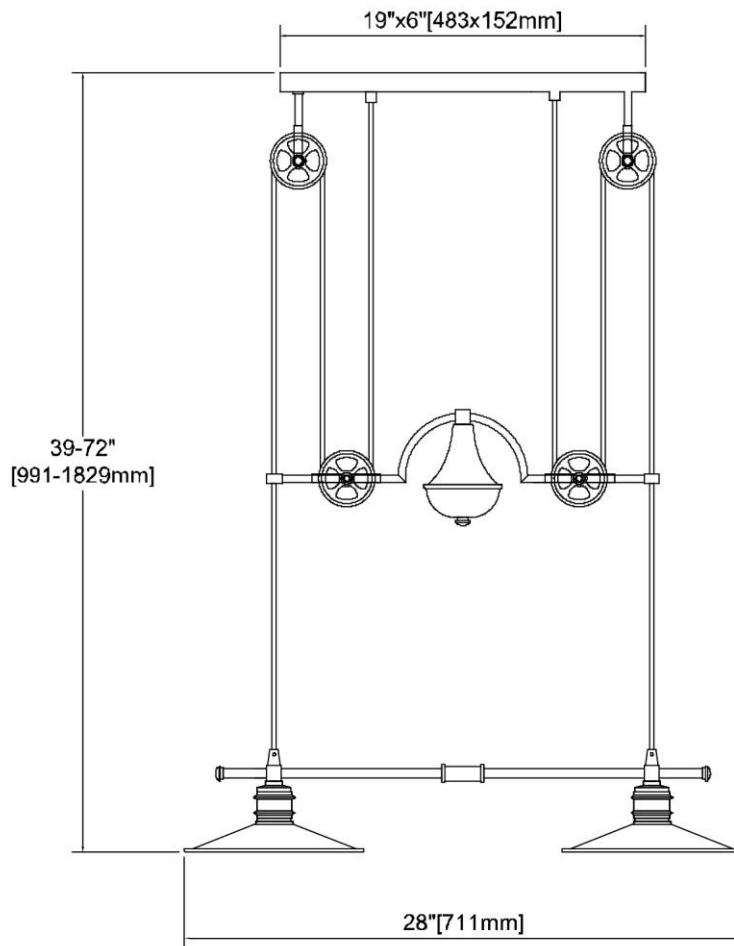

ITEM #:	69088/2
UPC	748119135632
Description	Spindle Wheel 2-Light Island Light in Oil Rubbed Bronze
Finish	Oil Rubbed Bronze
Materials	Steel, Zinc
Brand	ELK Lighting
Collection	Spindle Wheel
Category	Indoor Lighting
Type	Island Light

ITEM DIMENSIONS				RATINGS & SPECIFICATIONS				
Width	28 inches			Safety Rating	UL		Certification	Dry locations
Depth	9 inches			ADA Compliant	N/A		Voltage	120
Height	39 inches			BULBS / SOCKETS				
Weight	15 pounds			Quantity	2		Wattage	60 watts
ADDITIONAL DIMENSIONS				Included	No		Type	A19 (E26 Medium Base)
Backplate / Canopy	19x6			Other	N/A			
HCWO	N/A			CHAIN / CORD INFORMATION				
Min. Extension	N/A			Chain	N/A		Cord	84 inches - Brown Fabric
Max. Extension	N/A			SHADE / GLASS DETAILS				
OVERALL HEIGHT				Shade/Glass Description	N/A			
Min.	39 inches		Max.	72 inches				
EXTENSION ROD(S)				Width	N/A		Height	N/A
N/A				Width at Top	N/A		Width at Bottom	N/A