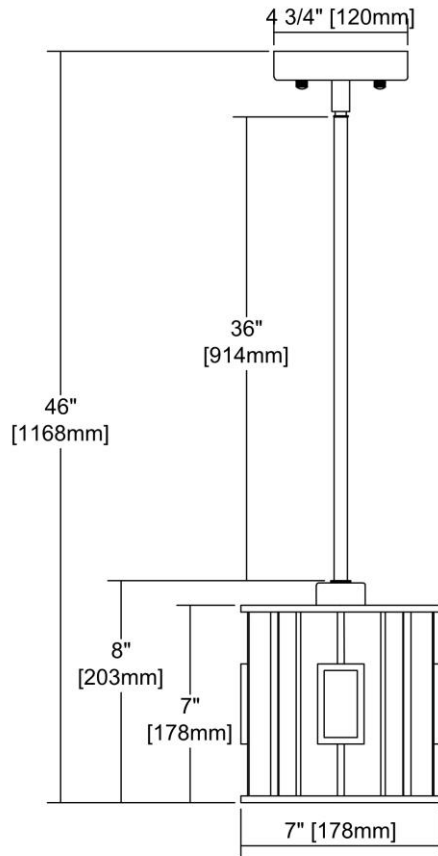

ITEM DIMENSIONS				RATINGS & SPECIFICATIONS				
Width	7 inches			Safety Rating	UL		Certification	N/A
Depth	7 inches			ADA Compliant	N/A		Voltage	N/A
Height	7 inches			BULBS / SOCKETS				
Weight	3 pounds			Quantity	1	Wattage	60 watts	
ADDITIONAL DIMENSIONS				Included	No		Type	A19 (E26 Medium Base)
Backplate / Canopy	4.75x4.75			Other	N/A			
HCWO	N/A			CHAIN / CORD INFORMATION				
Min. Extension	N/A			Chain	N/A		Cord	N/A
Max. Extension	N/A			SHADE / GLASS DETAILS				
OVERALL HEIGHT				Shade/Glass Description	Tan Mica Inside Metal Frame with Frosted Seedy Glass Panels			
Min.	N/A		Max.	N/A				
EXTENSION ROD(S)				Width	N/A		Height	N/A
Rods: 2-6, 2-12				Width at Top	N/A		Width at Bottom	N/A