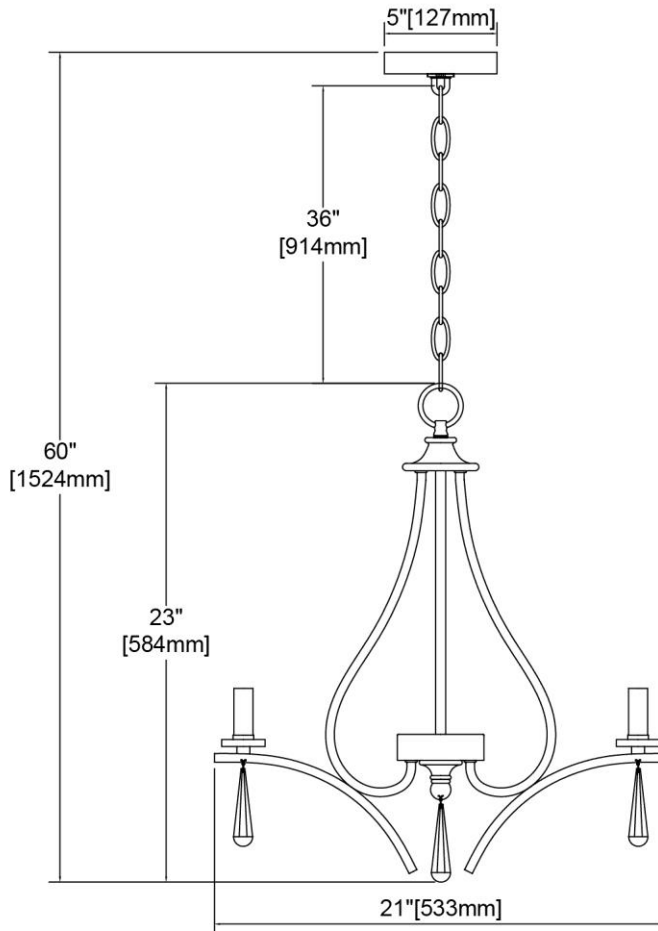


	<b>ITEM #:</b>	75146/3
	<b>UPC</b>	748119141664
	<b>Description</b>	Katania 3-Light Chandelier in Antique Gold
	<b>Finish</b>	Antique Gold
	<b>Materials</b>	Fabric, PVC, Steel
	<b>Brand</b>	ELK Lighting
	<b>Collection</b>	Katania
	<b>Category</b>	Indoor Lighting
	<b>Type</b>	Chandelier

ITEM DIMENSIONS				RATINGS & SPECIFICATIONS				
<b>Width</b>	20 inches			<b>Safety Rating</b>	UL		<b>Certification</b>	Dry locations
<b>Depth</b>	20 inches			<b>ADA Compliant</b>	N/A		<b>Voltage</b>	120 volts
<b>Height</b>	23 inches			BULBS / SOCKETS				
<b>Weight</b>	6 pounds			<b>Quantity</b>	3	<b>Wattage</b>	60 watts	
ADDITIONAL DIMENSIONS				<b>Included</b>	No	<b>Type</b>	Torpedo (E12 Candelabra Base)	
<b>Backplate / Canopy</b>	5 diameter			<b>Other</b>	N/A			
<b>HCWO</b>	N/A			CHAIN / CORD INFORMATION				
<b>Min. Extension</b>	N/A			<b>Chain</b>	36 inches	<b>Cord</b>	72 inches - Clear	
<b>Max. Extension</b>	N/A			SHADE / GLASS DETAILS				
OVERALL HEIGHT				<b>Shade/Glass Description</b>	No Shade/Glass			
<b>Min.</b>	25 inches	<b>Max.</b>	60 inches	<b>Width</b>	N/A		<b>Height</b>	N/A
EXTENSION ROD(S)				<b>Width at Top</b>	N/A		<b>Width at Bottom</b>	N/A
N/A								