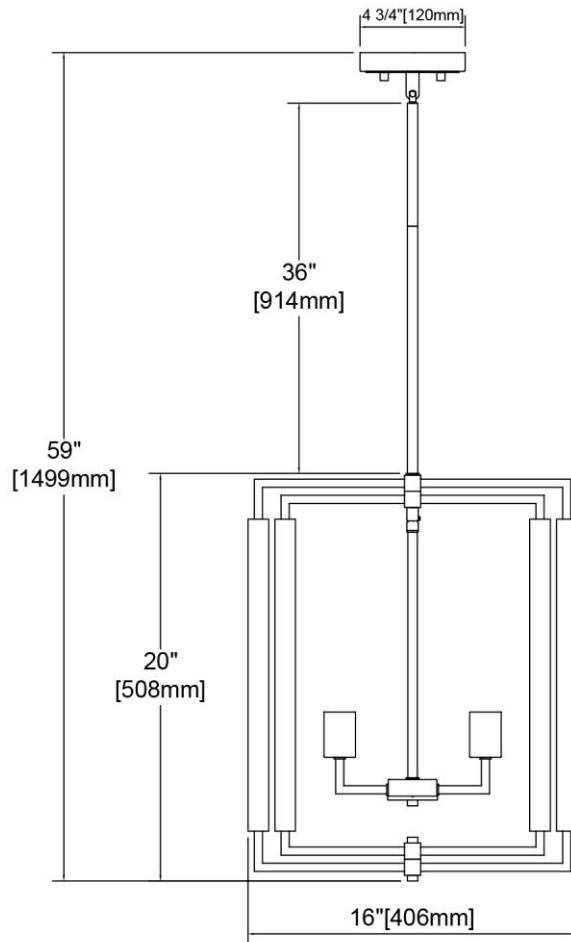

ITEM DIMENSIONS				RATINGS & SPECIFICATIONS				
<b>Width</b>	16 inches			<b>Safety Rating</b>	UL		<b>Certification</b>	Dry locations
<b>Depth</b>	16 inches			<b>ADA Compliant</b>	N/A		<b>Voltage</b>	120 volts
<b>Height</b>	20 inches			<b>BULBS / SOCKETS</b>				
<b>Weight</b>	7 pounds			<b>Quantity</b>	4	<b>Wattage</b>	60 watts	
ADDITIONAL DIMENSIONS				<b>Included</b>	No	<b>Type</b>	A19 (E26 Medium Base)	
<b>Backplate / Canopy</b>	4.75 diameter			<b>Other</b>	N/A			
<b>HCWO</b>	N/A			CHAIN / CORD INFORMATION				
<b>Min. Extension</b>	N/A			<b>Chain</b>	N/A	<b>Cord</b>	72 inches	
<b>Max. Extension</b>	N/A			SHADE / GLASS DETAILS				
OVERALL HEIGHT				<b>Shade/Glass Description</b>	No Shade/Glass			
<b>Min.</b>	29 inches	<b>Max.</b>	59 inches	<b>Width</b>	N/A		<b>Height</b>	N/A
EXTENSION ROD(S)				<b>Width at Top</b>	N/A		<b>Width at Bottom</b>	N/A
Rods: 1-6, 1-12, 1-18								