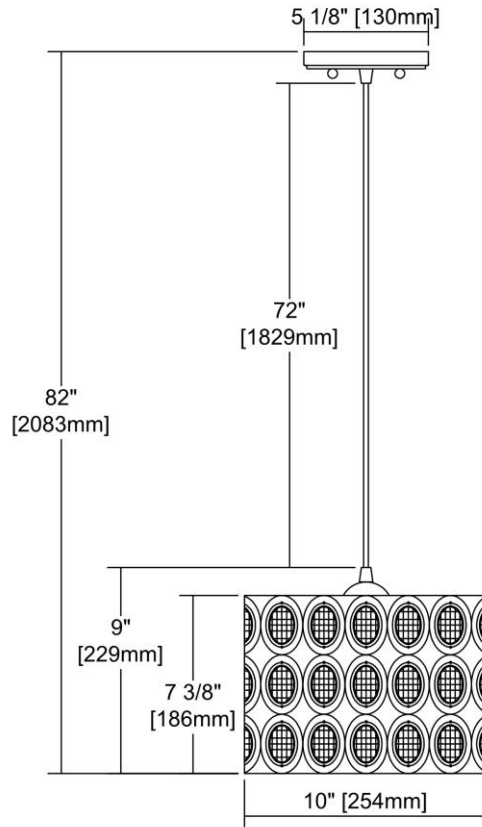


	ITEM #:	81153/1-LA
	UPC	748119121147
	Description	Tessa 1-Light Mini Pendant in Polished Chrome with Clear Crystal - Includes Adapter Kit
	Finish	Polished Chrome
	Materials	Crystal, Metal
	Brand	ELK Lighting
	Collection	Tessa
	Category	Indoor Lighting
	Type	Mini Pendant

ITEM DIMENSIONS				RATINGS & SPECIFICATIONS				
Width	10 inches			Safety Rating	UL		Certification	N/A
Depth	10 inches			ADA Compliant	N/A		Voltage	N/A
Height	9 inches			BULBS / SOCKETS				
Weight	3 pounds			Quantity	1	Wattage	100 watts	
ADDITIONAL DIMENSIONS				Included	No		Type	A19 (E26 Medium Base)
Backplate / Canopy	5x5			Other	N/A			
HCWO	N/A			CHAIN / CORD INFORMATION				
Min. Extension	N/A			Chain	N/A		Cord	N/A
Max. Extension	N/A			SHADE / GLASS DETAILS				
OVERALL HEIGHT				Shade/Glass Description	Clear Crystal			
Min.	N/A		Max.	N/A				
EXTENSION ROD(S)				Width	N/A		Height	N/A
N/A				Width at Top	N/A		Width at Bottom	N/A