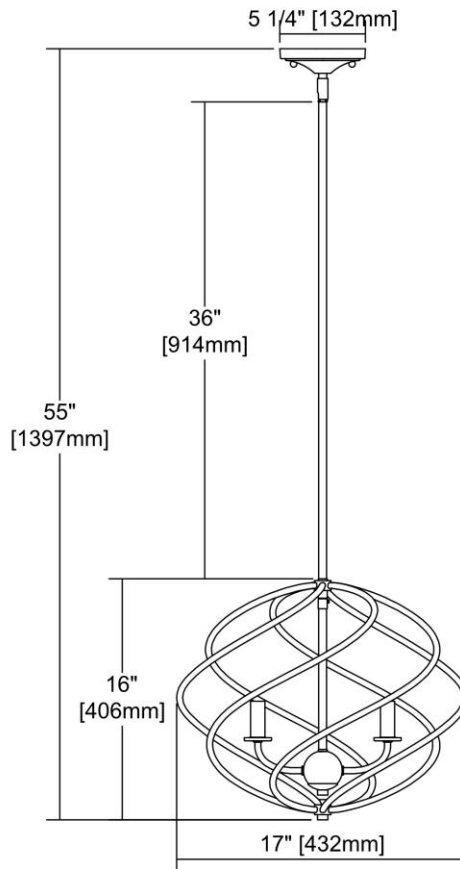


	<b>ITEM #:</b>	81396/5
	<b>UPC</b>	748119129099
	<b>Description</b>	Iredell 5-Light Pendant in Oil Rubbed Bronze and Satin Brass
	<b>Finish</b>	Oil Rubbed Bronze, Satin Brass
	<b>Materials</b>	Metal
	<b>Brand</b>	ELK Lighting
	<b>Collection</b>	Iredell
	<b>Category</b>	Indoor Lighting
	<b>Type</b>	Pendant

ITEM DIMENSIONS				RATINGS & SPECIFICATIONS				
<b>Width</b>	17 inches			<b>Safety Rating</b>	N/A		<b>Certification</b>	N/A
<b>Depth</b>	17 inches			<b>ADA Compliant</b>	N/A		<b>Voltage</b>	N/A
<b>Height</b>	16 inches			<b>BULBS / SOCKETS</b>				
<b>Weight</b>	5 pounds			<b>Quantity</b>	5	<b>Wattage</b>	60 watts	
ADDITIONAL DIMENSIONS				<b>Included</b>	No		<b>Type</b>	B11 (E12 Candelabra Base)
<b>Backplate / Canopy</b>	5x5			<b>Other</b>	N/A			
<b>HCWO</b>	N/A			CHAIN / CORD INFORMATION				
<b>Min. Extension</b>	N/A			<b>Chain</b>	N/A		<b>Cord</b>	N/A
<b>Max. Extension</b>	N/A			SHADE / GLASS DETAILS				
OVERALL HEIGHT				<b>Shade/Glass Description</b>	No Shade/Glass			
<b>Min.</b>	N/A		<b>Max.</b>	N/A				
EXTENSION ROD(S)				<b>Width</b>	N/A		<b>Height</b>	N/A
Rods: 2-6, 2-12				<b>Width at Top</b>	N/A		<b>Width at Bottom</b>	N/A