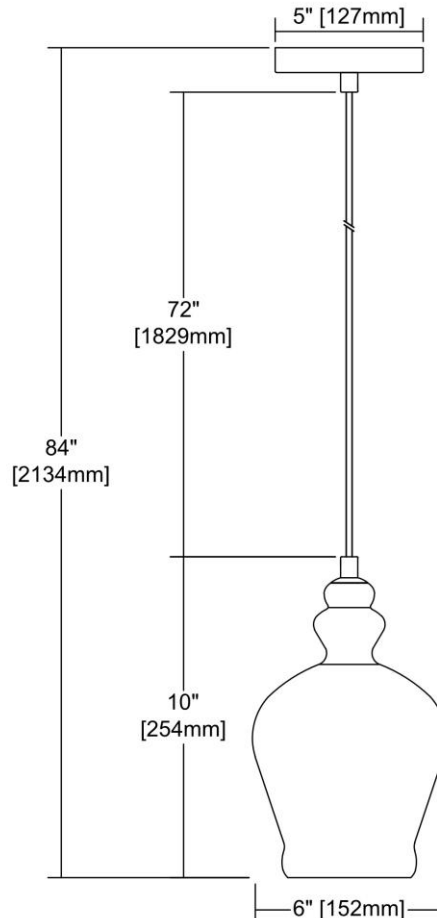


	ITEM #:	85100/1-LA
	UPC	748119121185
	Description	Sojourn 1-Light Mini Pendant in Oiled Bronze with Fiery Lava Glass - Includes Adapter Kit
	Finish	Oil Rubbed Bronze
	Materials	Glass, Metal
	Brand	ELK Lighting
	Collection	Sojourn
	Category	Indoor Lighting
	Type	Mini Pendant

ITEM DIMENSIONS				RATINGS & SPECIFICATIONS				
Width	6 inches			Safety Rating	UL		Certification	N/A
Depth	6 inches			ADA Compliant	N/A		Voltage	N/A
Height	10 inches			BULBS / SOCKETS				
Weight	2.5 pounds			Quantity	1	Wattage	60 watts	
ADDITIONAL DIMENSIONS				Included	No		Type	A19 (E26 Medium Base)
Backplate / Canopy	5x5			Other	N/A			
HCWO	N/A			CHAIN / CORD INFORMATION				
Min. Extension	N/A			Chain	N/A		Cord	N/A
Max. Extension	N/A			SHADE / GLASS DETAILS				
OVERALL HEIGHT				Shade/Glass Description	Black Chrome-plated Glass with Fiery Lava Tones			
Min.	N/A		Max.	N/A				
EXTENSION ROD(S)				Width	N/A		Height	N/A
N/A				Width at Top	N/A		Width at Bottom	N/A