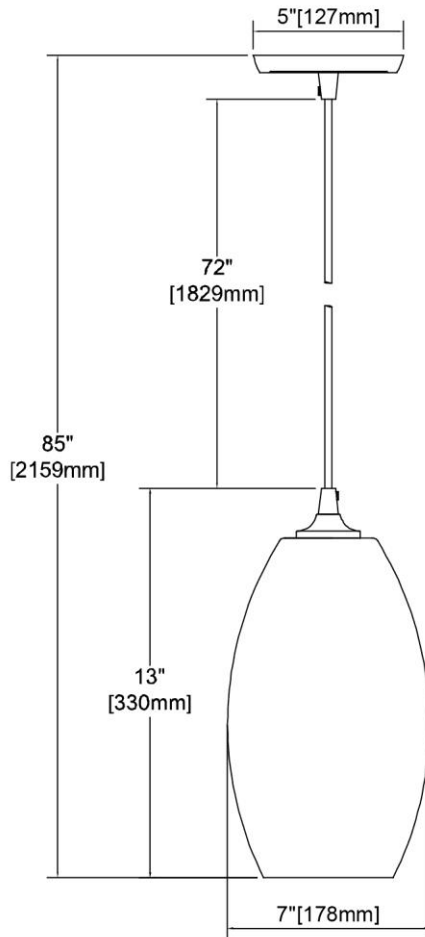


	<b>ITEM #:</b>	85251/1
	<b>UPC</b>	748119131597
	<b>Description</b>	Melvin 1-Light Mini Pendant in Oil Rubbed Bronze with Earth Brown Fused Glass and Dark Brown Accent
	<b>Finish</b>	Oil Rubbed Bronze
	<b>Materials</b>	Glass, Steel
	<b>Brand</b>	ELK Lighting
	<b>Collection</b>	Melvin
	<b>Category</b>	Indoor Lighting
	<b>Type</b>	Mini Pendant

ITEM DIMENSIONS				RATINGS & SPECIFICATIONS				
<b>Width</b>	7 inches			<b>Safety Rating</b>	ETL		<b>Certification</b>	Dry locations
<b>Depth</b>	7 inches			<b>ADA Compliant</b>	N/A		<b>Voltage</b>	120
<b>Height</b>	13 inches			<b>BULBS / SOCKETS</b>				
<b>Weight</b>	3 pounds			<b>Quantity</b>	1	<b>Wattage</b>	100 watts	
<b>ADDITIONAL DIMENSIONS</b>				<b>Included</b>	No	<b>Type</b>	A19 (E26 Medium Base)	
<b>Backplate / Canopy</b>	5 diameter			<b>Other</b>	N/A			
<b>HCWO</b>	N/A			<b>CHAIN / CORD INFORMATION</b>				
<b>Min. Extension</b>	N/A			<b>Chain</b>	N/A	<b>Cord</b>	72 inches - Brown Fabric	
<b>Max. Extension</b>	N/A			<b>SHADE / GLASS DETAILS</b>				
<b>OVERALL HEIGHT</b>				<b>Shade/Glass Description</b>	Earth brown fused glass with dark brown accent			
<b>Min.</b>	16 inches	<b>Max.</b>	85 inches					
<b>EXTENSION ROD(S)</b>				<b>Width</b>	7 inches		<b>Height</b>	12 inches
N/A				<b>Width at Top</b>	N/A		<b>Width at Bottom</b>	N/A