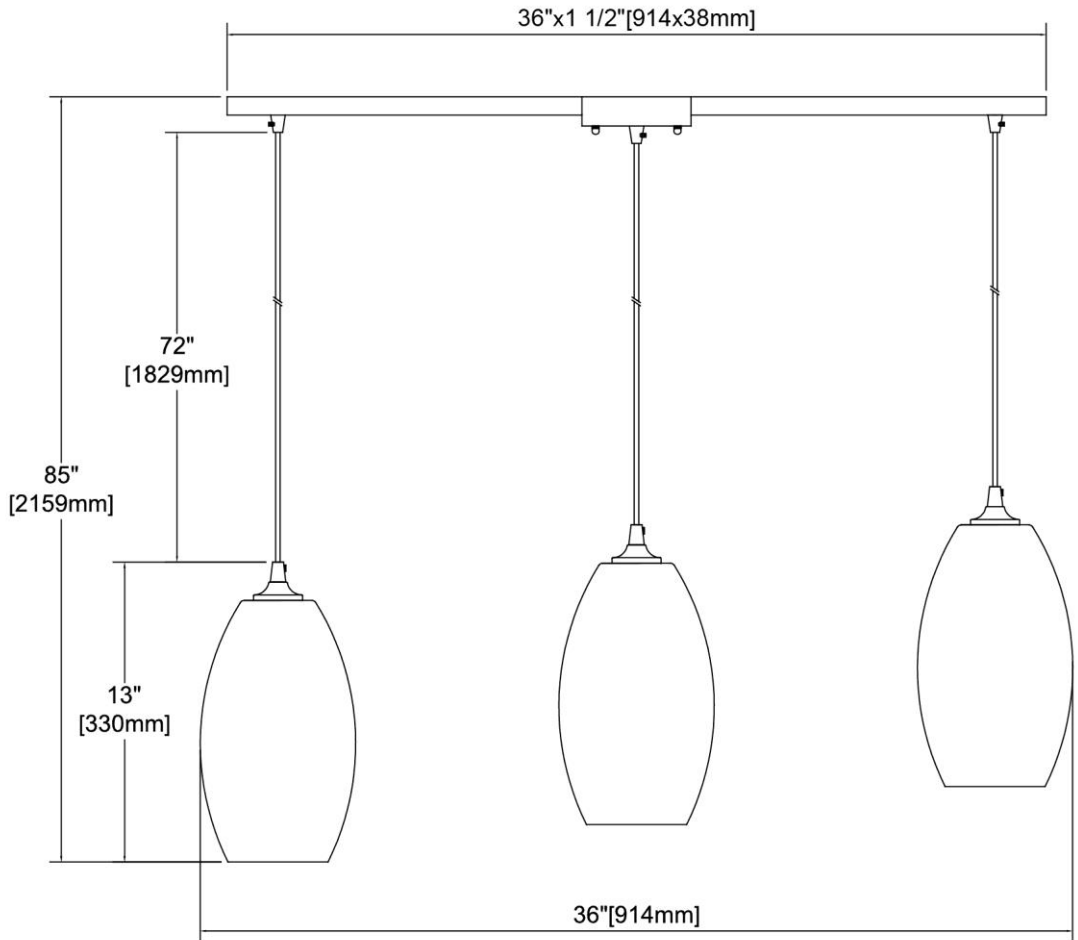

ITEM #:	85251/3L
UPC	748119136714
Description	Melvin 3-Light Linear Mini Pendant Fixture in Oil Rubbed Bronze with Earth Brown Fused Glass
Finish	Oil Rubbed Bronze
Materials	Glass, Steel
Brand	ELK Lighting
Collection	Melvin
Category	Indoor Lighting
Type	Mini Pendant

ITEM DIMENSIONS				RATINGS & SPECIFICATIONS				
Width	36 inches			Safety Rating	ETL		Certification	Dry locations
Depth	7 inches			ADA Compliant	N/A		Voltage	120 volts
Height	13 inches			BULBS / SOCKETS				
Weight	11 pounds			Quantity	3		Wattage	100 watts
ADDITIONAL DIMENSIONS				Included	No		Type	A19 (E26 Medium Base)
Backplate / Canopy	36 diameter			Other	N/A			
HCWO	N/A			CHAIN / CORD INFORMATION				
Min. Extension	N/A			Chain	N/A		Cord	72 inches - Brown Fabric
Max. Extension	N/A			SHADE / GLASS DETAILS				
OVERALL HEIGHT				Shade/Glass Description	Earth brown fused glass with dark brown accent			
Min.	16 inches		Max.	85 inches				
EXTENSION ROD(S)				Width	7 inches		Height	12 inches
N/A				Width at Top	7 inches		Width at Bottom	7 inches