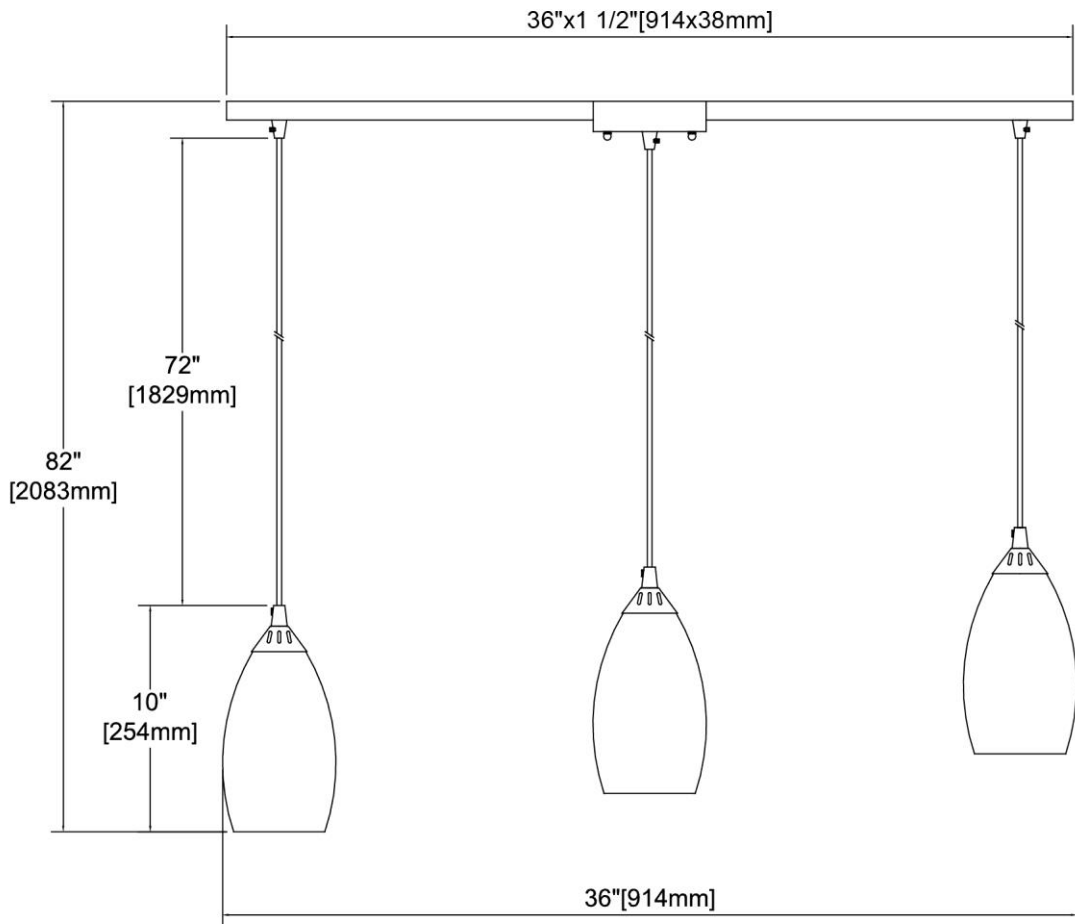

<b>ITEM #:</b>	85256/3L
<b>UPC</b>	748119136738
<b>Description</b>	Illuminescence 3-Light Linear Mini Pendant Fixture in Oiled Bronze with Textured Dichroic Glass
<b>Finish</b>	Oil Rubbed Bronze
<b>Materials</b>	Glass, Steel
<b>Brand</b>	ELK Lighting
<b>Collection</b>	Illuminescence
<b>Category</b>	Indoor Lighting
<b>Type</b>	Mini Pendant

ITEM DIMENSIONS				RATINGS & SPECIFICATIONS				
<b>Width</b>	36 inches			<b>Safety Rating</b>	ETL		<b>Certification</b>	Dry locations
<b>Depth</b>	5 inches			<b>ADA Compliant</b>	N/A		<b>Voltage</b>	120 volts
<b>Height</b>	10 inches			<b>BULBS / SOCKETS</b>				
<b>Weight</b>	8 pounds			<b>Quantity</b>	3		<b>Wattage</b>	100 watts
<b>ADDITIONAL DIMENSIONS</b>				<b>Included</b>	No		<b>Type</b>	A19 (E26 Medium Base)
<b>Backplate / Canopy</b>	36 diameter			<b>Other</b>	N/A			
<b>HCWO</b>	N/A			<b>CHAIN / CORD INFORMATION</b>				
<b>Min. Extension</b>	N/A			<b>Chain</b>	N/A		<b>Cord</b>	72 inches - Brown Fabric
<b>Max. Extension</b>	N/A			<b>SHADE / GLASS DETAILS</b>				
<b>OVERALL HEIGHT</b>				<b>Shade/Glass Description</b>	Textured gray dichroic glass			
<b>Min.</b>	13 inches		<b>Max.</b>	82 inches				
<b>EXTENSION ROD(S)</b>				<b>Width</b>	5 inches		<b>Height</b>	8 inches
N/A				<b>Width at Top</b>	5 inches		<b>Width at Bottom</b>	5 inches