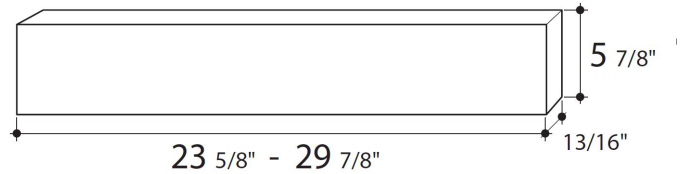

Custom Panel Dimensions

PERFORMANCE

SPEED	1	2	3
CFM	90	190	290
Sones	3.5	5.0	6.6

ACCESSORIES

FILTER3 -

Charcoal Filter Kit

High quality charcoal filter for use when recirculating the air back into the kitchen. Filters out odor and should be replaced every 6 months

- # AGTRIM24WH - 24" White
- # AGTRIM24BK - 24" Black
- # AGTRIM24SS - 24" Stainless
- # AGTRIM30WH - 30" White
- # AGTRIM30BK - 30" Black
- # AGTRIM30SS - 30" Stainless

Face Plate Kit

The new Agio comes panel ready out of the box. You can also have a stainless, painted black or painted white metal tilt out face plate instead. They are available in 24 or 30" widths

WARNING! Product specifications are subject to change without notification. Consult the installation instructions before you begin installing this range hood

Imagined in Italy