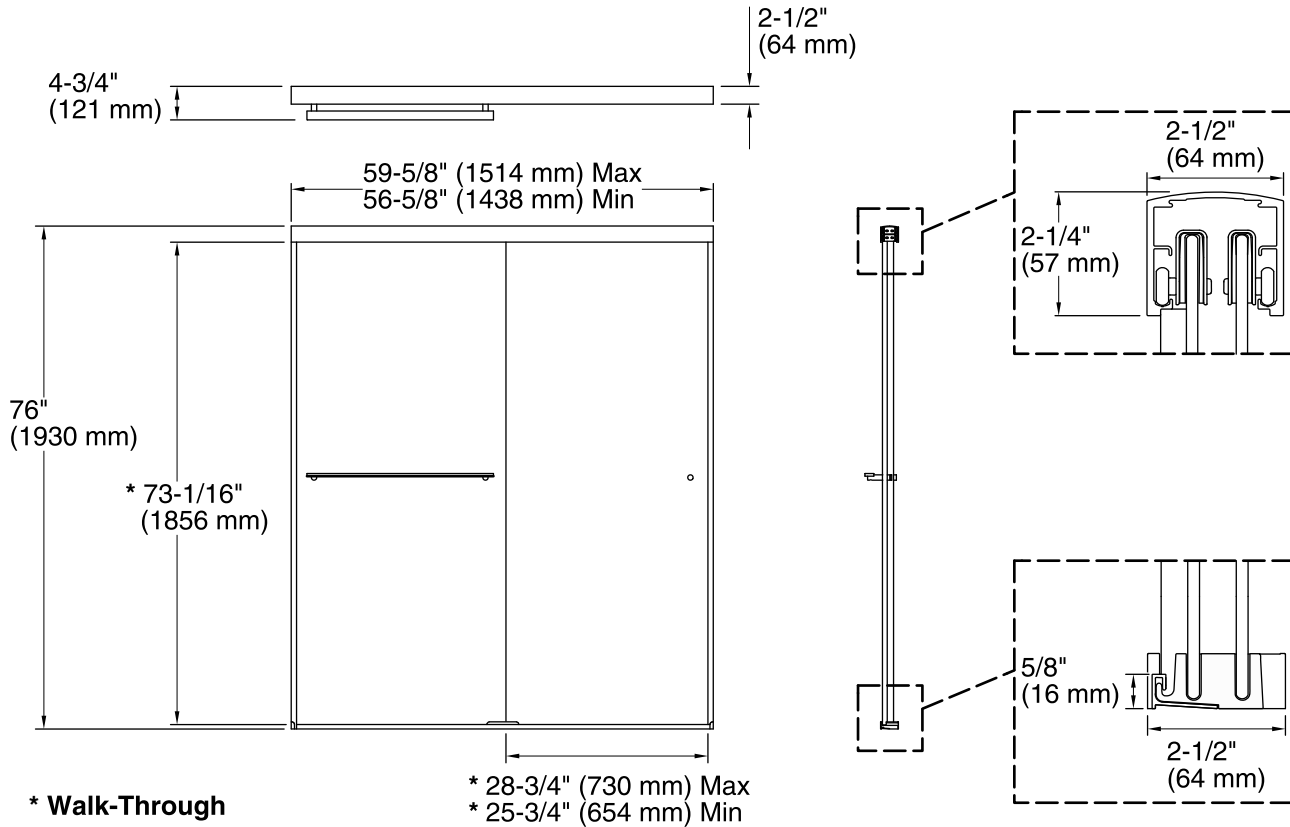

Technology

- Frameless, 5/16-inch-thick tempered Crystal Clear glass.
- Taller, 76-inch door height better showcases the space for taller shower applications.
- Center-guided door system for smooth, quiet sliding action.
- Frameless design with minimal metal allows for greater ease of cleaning.
- Contemporary towel bar and knob combination offers storage on the outside of the door without encroaching on the bathing space.
- Low bottom track creates easy entry and exit to the bathing space.
- CleanCoat® nanotechnology helps prevent bacteria, mildew and water stains on your glass, making it easy to clean and looking new.
- Out-of-plumb adjustability for simpler installation.

Technical Information

All product dimensions are nominal.

Installation type:	For shower base installation
Opening style:	Sliding/Bypass
Opening Width - Min:	56-5/8" (1438 mm)
Opening Width - Max:	59-5/8" (1514 mm)
Walk-through - Min:	25-3/4" (654 mm)
Walk-through - Max:	28-3/4" (730 mm)
Glass thickness:	5/16" (8 mm)
Glass coating:	CleanCoat®

Notes

Install this product according to the installation guide.

Wall jambs are made of clear plastic and may not cover existing shower door holes.

NOTICE: The vertical opening should be a minimum of 78-1/2" (1994 mm) to allow clearance for installing the top track over the wall jambs.